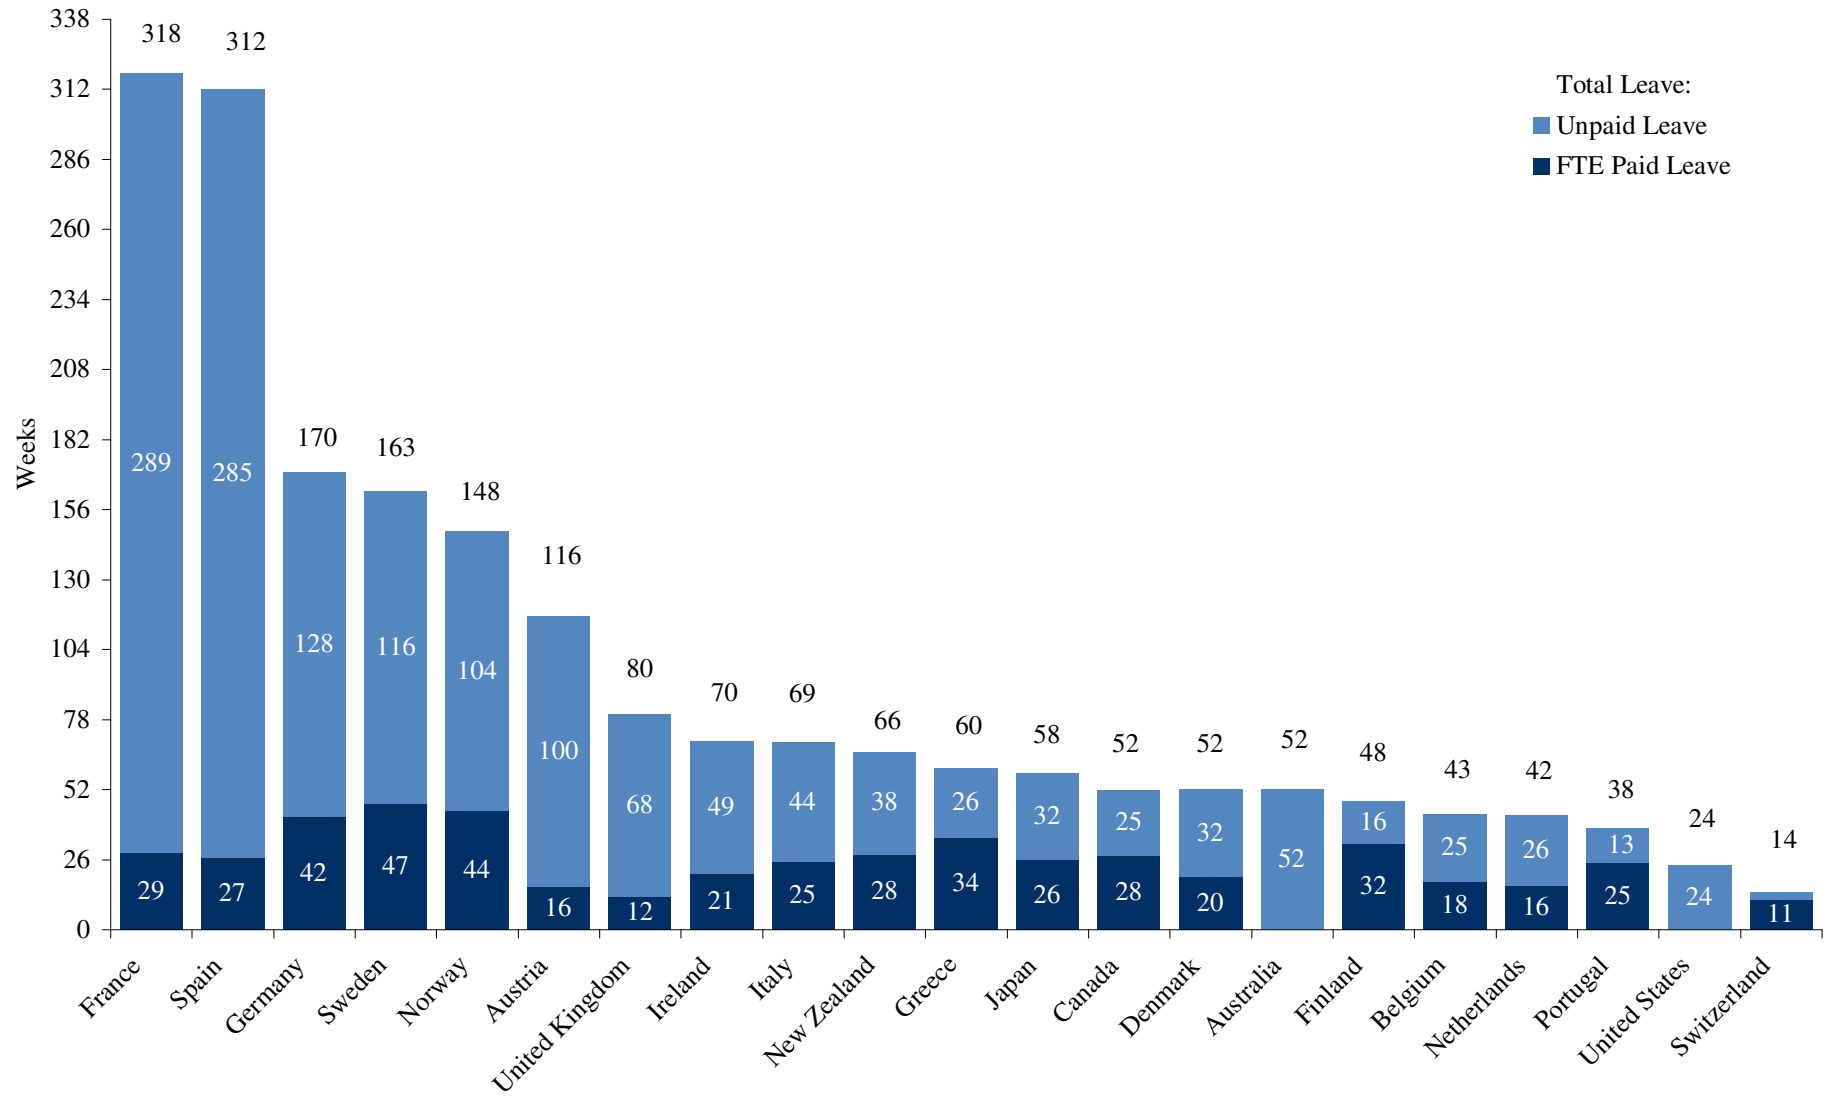

TOTAL AND FTE PAID PARENTAL LEAVE FOR TWO-PARENT FAMILIES

Source: Authors' analysis and Ray (2008).